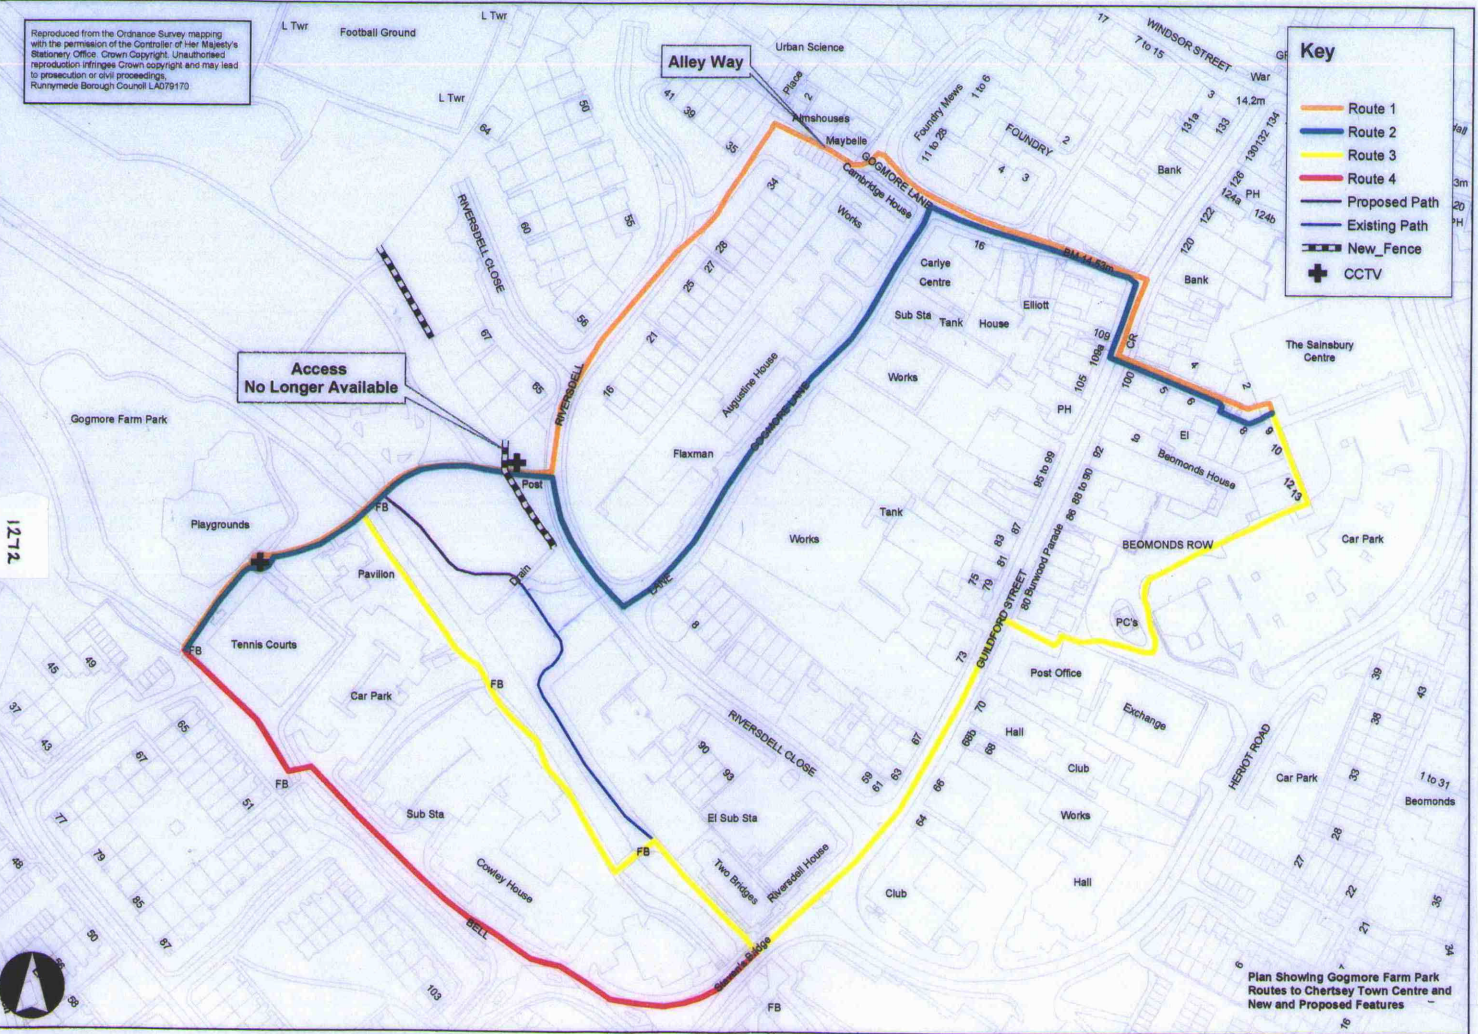

1272

L Twr Football Ground

Alley Way

Access No Longer Available

Key

- Route 1
- Route 2
- Route 3
- Route 4
- Proposed Path
- Existing Path
- New Fence
- + CCTV

Plan Showing Gogmore Farm Park Routes to Chertsey Town Centre and New and Proposed Features

APPENDIX 'B'