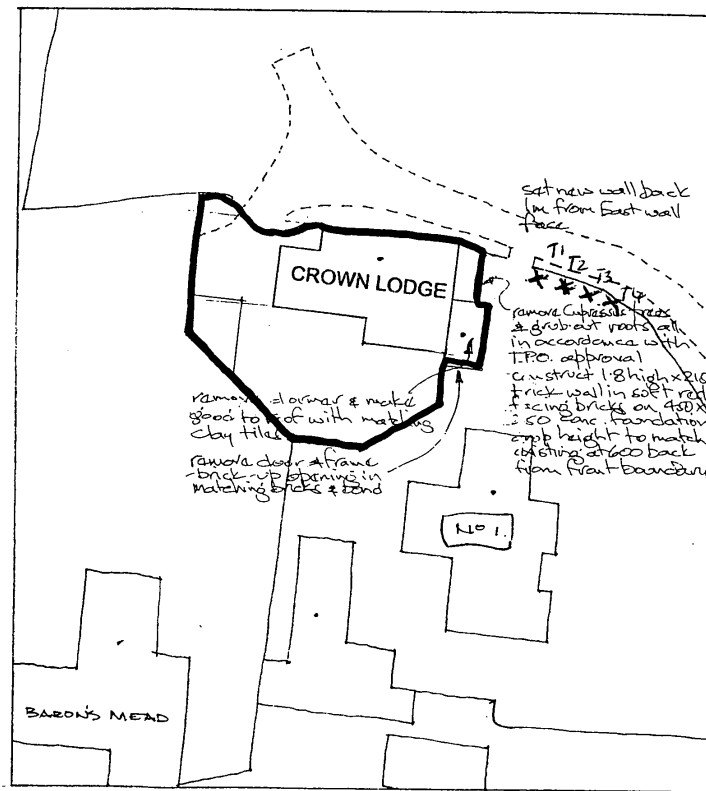

03/0977

location plan 1:1250

site plan 1:500

Rev C, Jul 03 boundary details work revised  
 Rev B, Sep 02 footprint reduced

building design and contract  
 Clive Feather administration

Barnhouse Studio  
 Byworth, Petworth  
 West Sussex GU28 0HL  
 Tel: 01798 343534  
 Fax: 01798 344162

Client  
**Mrs Lewis**

© copyright  
**Crown Lodge**  
**Englefield Green**  
 TW20 0YX

Drawing Title  
 proposed demolition  
 of existing bungalow and  
 construction of a new house  
 \*\*\*\*\*  
 site plan and location plan

Scale  
 1:500 1:1250

Date January 2002 Prints reqd.

Dwg. No. <b>1296/01/04</b>	Revision <b>C</b>
-------------------------------	----------------------