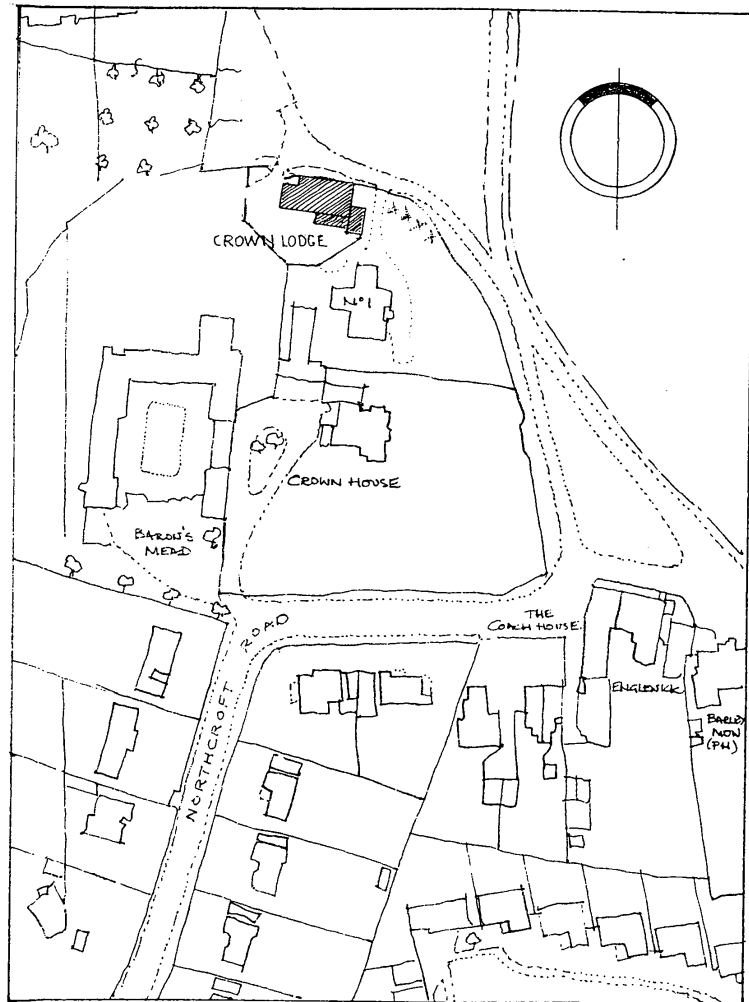

03/0977

location plan 1:1250

site plan 1:500

Rev C, Jul 03 boundary details work revised  
 Rev B, Sep 02 footprint reduced

building design and contract  
 Clive Feather administration

Barnhouse Studio  
 Byworth, Petworth  
 West Sussex GU28 0HL  
 Tel: 01798 343534  
 Fax: 01798 344162

Client  
**Mrs Lewis**

© copyright  
**Crown Lodge**  
**Englefield Green**  
 TW20 0YX

Drawing Title  
 proposed demolition  
 of existing bungalow and  
 construction of a new house  
 \*\*\*\*\*  
 site plan and location plan

Scale  
 1:500 1:1250

Date January 2002 Prints reqd.

Dwg. No. <b>1296/01/04</b>	Revision <b>C</b>
-------------------------------	----------------------