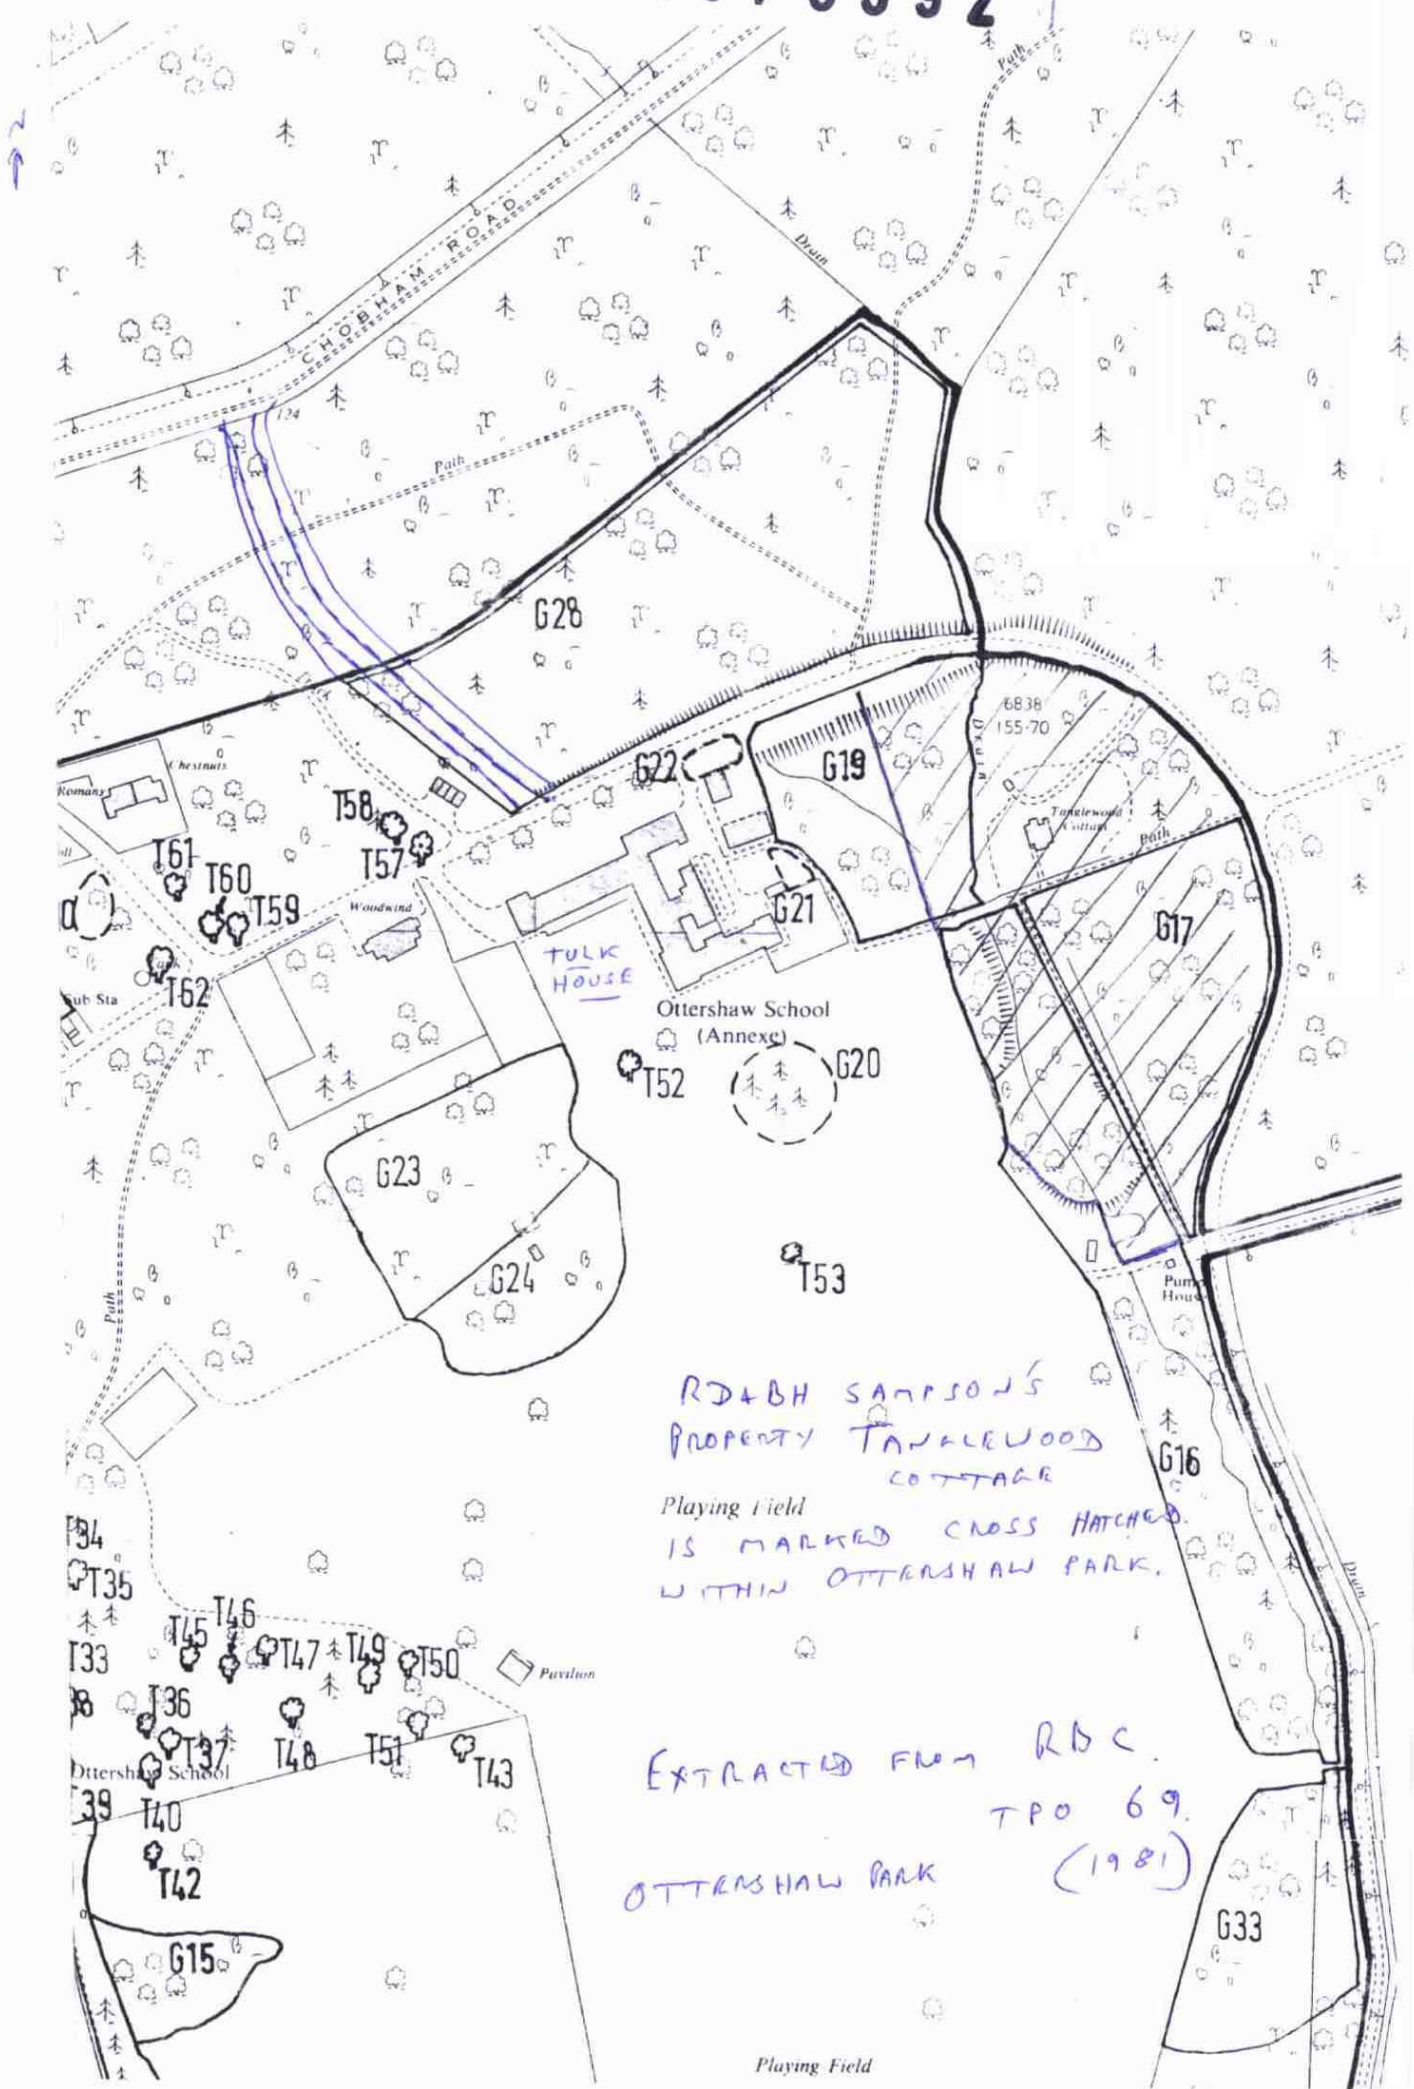

03 / 0992

RD+BH SAMPSON'S  
 PROPERTY TANGLEWOOD  
 COTTAGE  
 Playing Field  
 IS MARKED CROSS HATCHED  
 WITHIN OTTERSRAW PARK.

EXTRACTED FROM RDC  
 TPO 69  
 (1981)  
 OTTERSRAW PARK

Playing Field