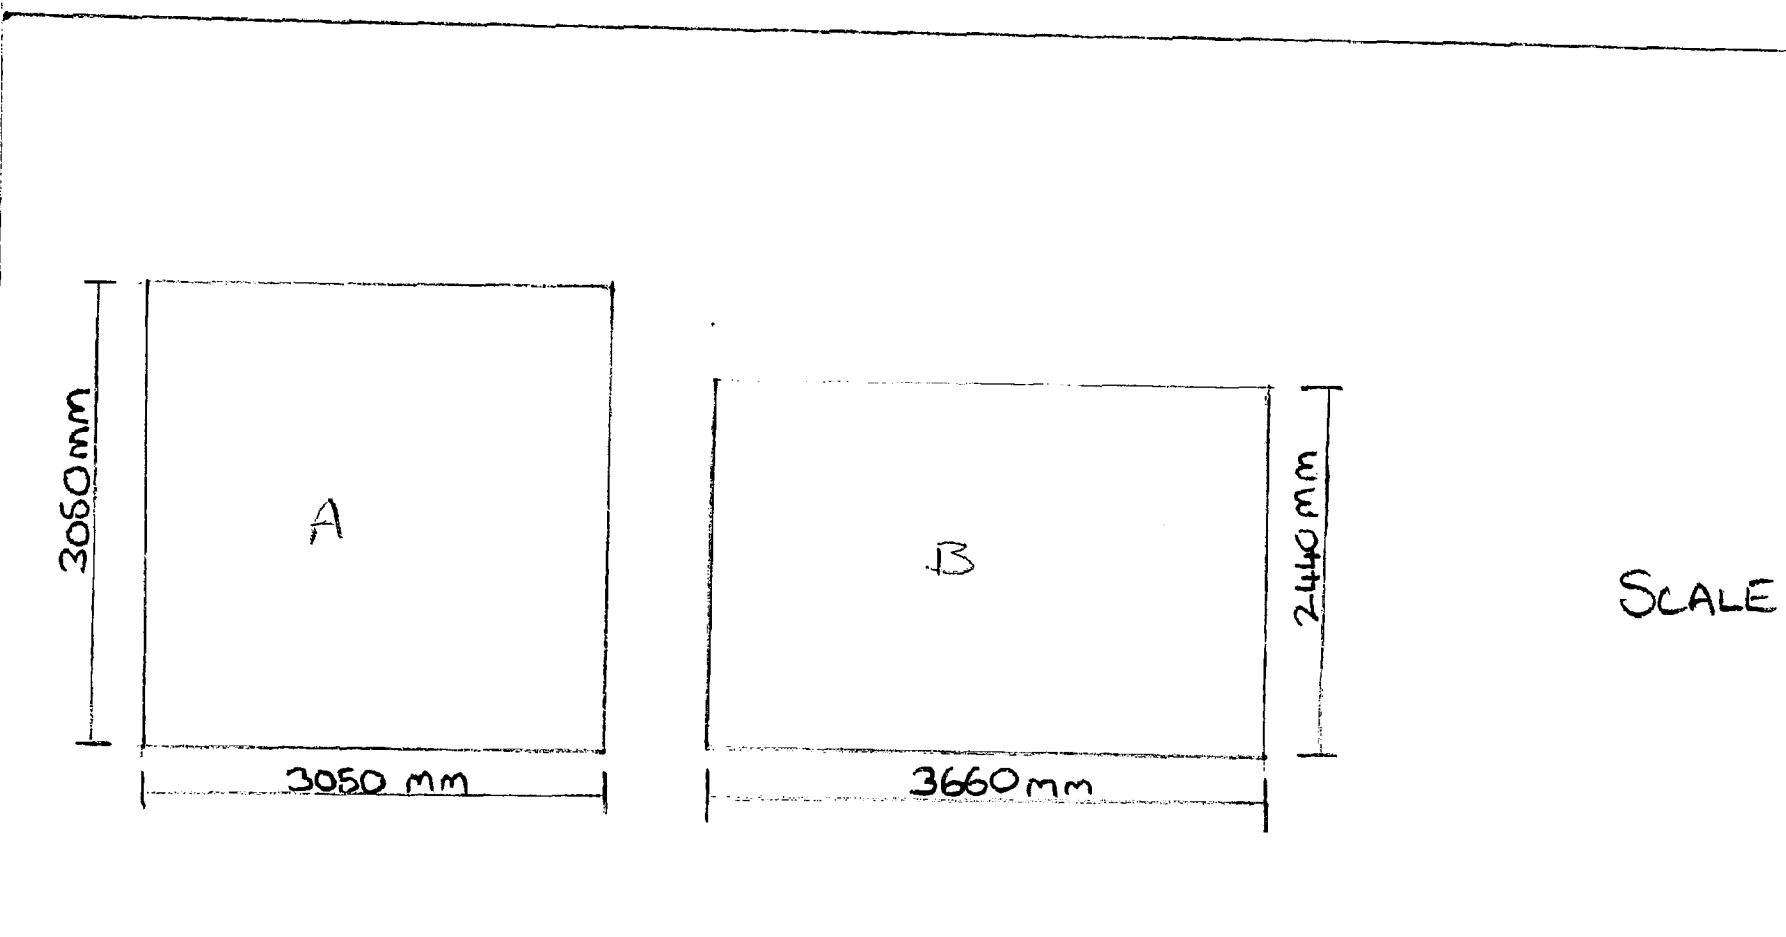

VILARAGE LODGE

FLOOR PLAN EXISTING SHEDS

29 AUG 2007
No 07/0970

SCALE 1:50